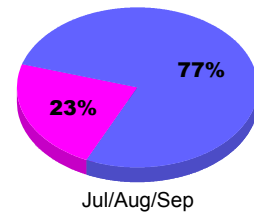

Membership Results
2012-2013

Membership
2011-2012

Month	Net Memb Goal	Actual New Memb	Actual Dropped Memb	Gain/Loss of Memb	Gain/Loss of Memb
Jul/Aug/Sep	-8	50	-70	-20	-34
Totals	-8	50	-70	-20	-34

Membership Results 2012-2013

Goal, New, Dropped, Gain/Loss

Comparison of Membership Gain/Loss

Current Year Compared to the Previous Year

Gender Comparison 2012-2013

Jul/Aug/Sep

Male Female